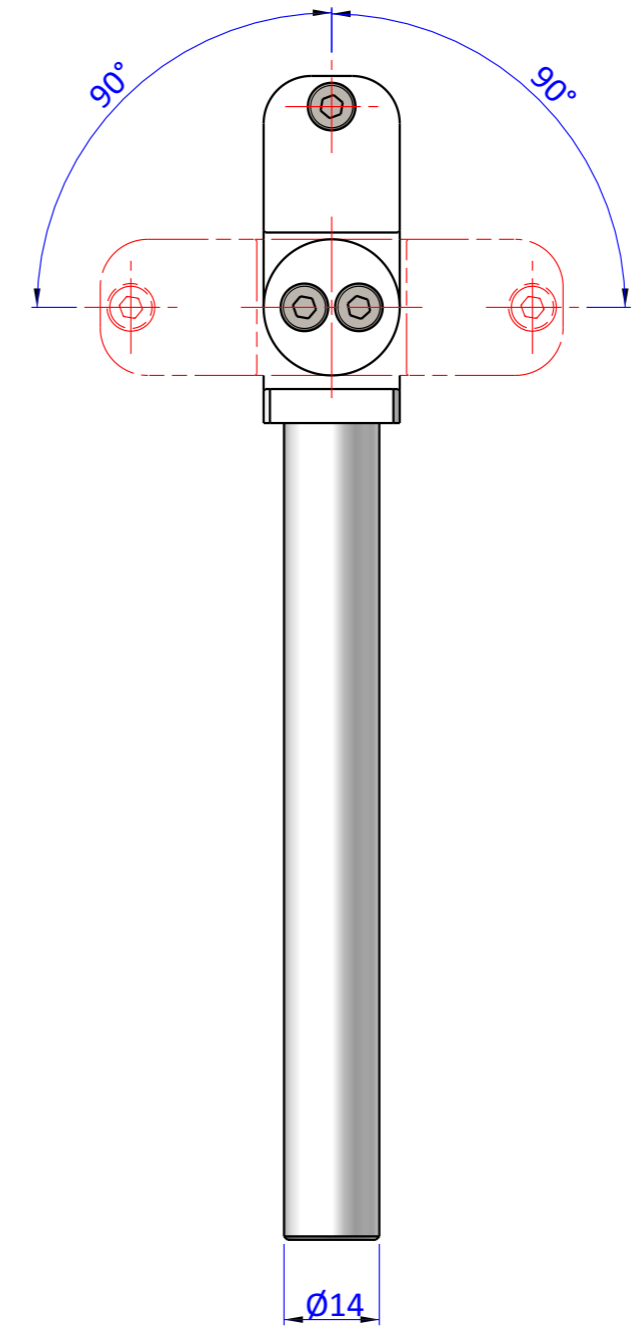

THE PROPERTY OF THE DRAWING IS ESTABLISHED BY LAW. IT IS FORBIDDEN TO PRODUCE OR SHOW IT TO THIRD PART. WITHOUT A WRITTEN AGREEMENT.

Item	Name	Q.ty
1	GVR.14.1.120	1
2	GVR.14.2	1
3	GVR.14.3	1
4	R.4.SCH	3
5	V.TCE4X20	3

Format A3
UNI 936-76

 FPS FPSERVICES AUTOMATION			DESIGNED FROM FPS Automation	REVIEW A
GENERAL TOLERANCE UNI - ISO 2768 CLASSE f	DESCRIPTION CA.GVR.1414.120		DATE 31/08/2020	WEIGHT 0,066kg
			CODE CA.GVR.1414.120	