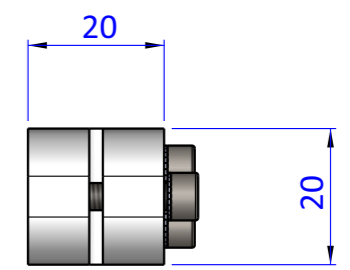

THE PROPERTY OF THE DRAWING IS ESTABLISHED BY LAW. IT IS FORBIDDEN TO PRODUCE OR SHOW IT TO THIRD PART. WITHOUT A WRITTEN AGREEMENT.

Item	Name	Q.ty
1	GVR.14.1.120	1
2	GVR.14.2	1
3	GVR.14.3	1
4	R.4.SCH	3
5	V.TCE4X20	3

Format A3
UNI 936-76

 FPS FPSERVICES AUTOMATION			DESIGNED FROM FPS Automation	REVIEW A
GENERAL TOLERANCE UNI - ISO 2768 CLASSE f	DESCRIPTION CA.GVR.1414.120		DATE 31/08/2020	WEIGHT 0,066kg
			CODE CA.GVR.1414.120	