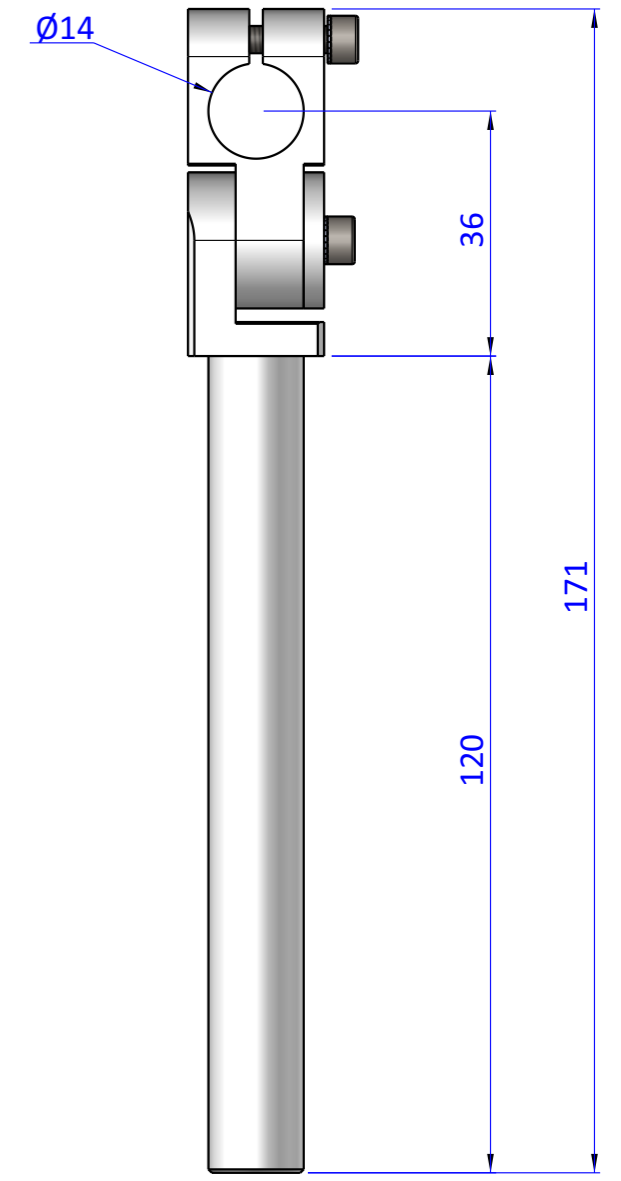

THE PROPERTY OF THE DRAWING IS ESTABLISHED BY LAW. IT IS FORBIDDEN TO PRODUCE OR SHOW IT TO THIRD PART. WITHOUT A WRITTEN AGREEMENT.

Item	Name	Q.ty
1	GVR.14.1.120	1
2	GVR.14.2	1
3	GVR.14.3	1
4	R.4.SCH	3
5	V.TCE4X20	3

Format A3
UNI 936-76

 FPS FPSERVICES AUTOMATION			DESIGNED FROM FPS Automation	REVIEW A
GENERAL TOLERANCE UNI - ISO 2768 CLASSE f	DESCRIPTION CA.GVR.1414.120		DATE 31/08/2020	WEIGHT 0,066kg
			CODE CA.GVR.1414.120	